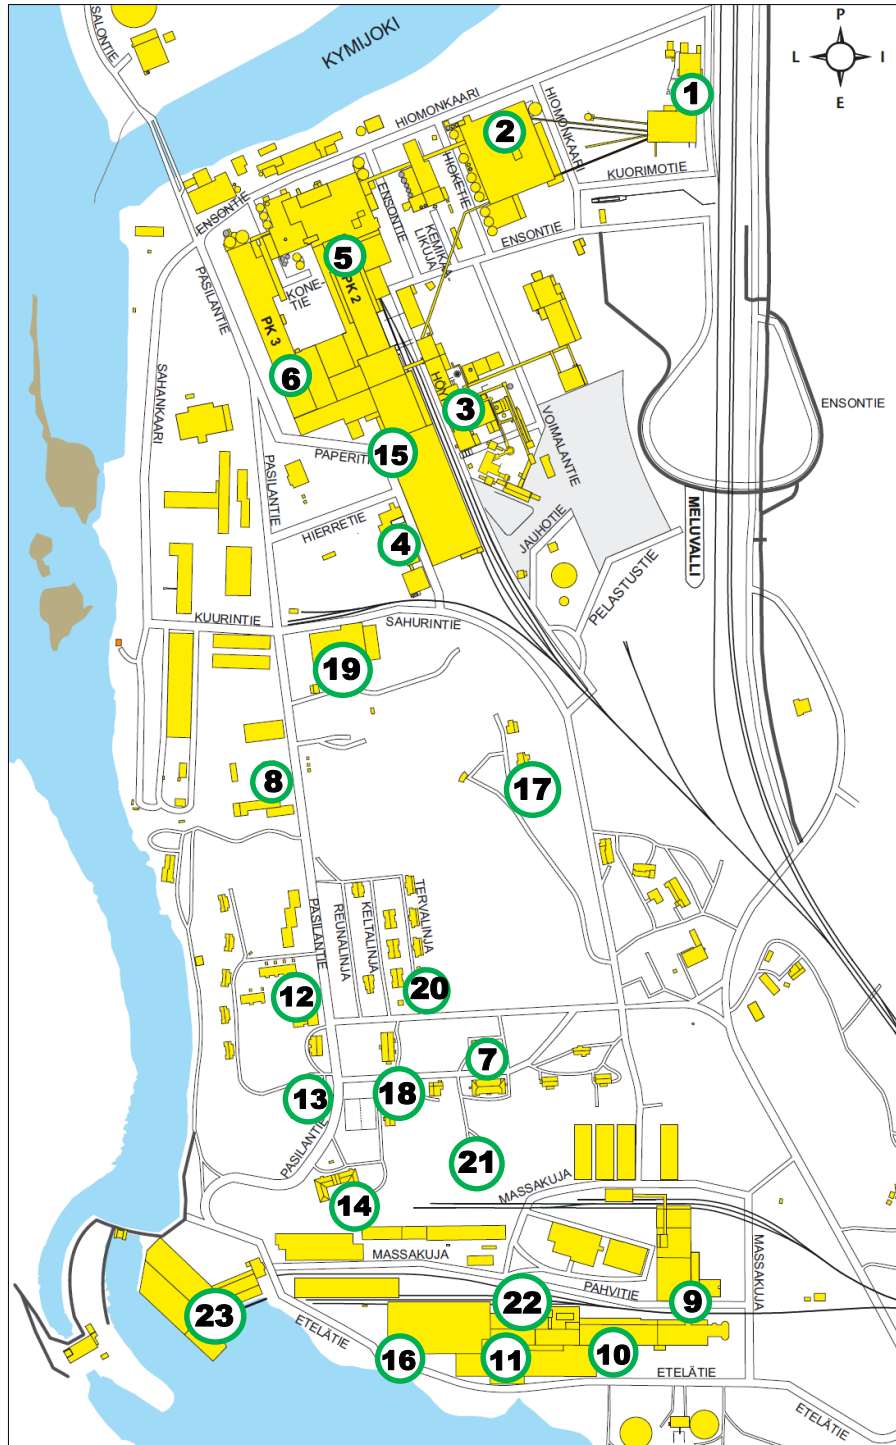

Defibrillator locations at Anjalankoski Mill

- 1. Debarking plant**
Corridor near staff room
- 2. Groundwood plant**
Control room
- 3. Steam power plant**
Control room
- 4. Refiner groundwood plant**
Control room
- 5. Paper machine 2**
Wet end control room
- 6. Paper machine 3**
Dry end control room
- 7. Tehtaankerho, conference room**
Lobby
- 8. Fire station**
Fire truck RKY441
- 9. Ingerois mill office**
Bridge between the office building and board machine hall
- 10. Board machine 4**
Control room at the dry end
- 11. Ingerois Mill, Finishing**
Main control room
- 12. Varis -office**
1st floor lobby
- 13. Club house**
Lobby
- 14. Gym**
Lobby
- 15. Paper Mill product warehouse, control room**
- 16. Board Mill product warehouse, office**
- 17. Mäntyrinne 1**
Lobby
- 18. House of insurance fund**
Premises of first aid group
- 19. Material warehouse**
Coffee room
- 20. Occupational Health Care**
Office
- 21. Majurinmäki**
Lobby
- 22. WCM Office**
- 23. Ankkapurha industry museum**